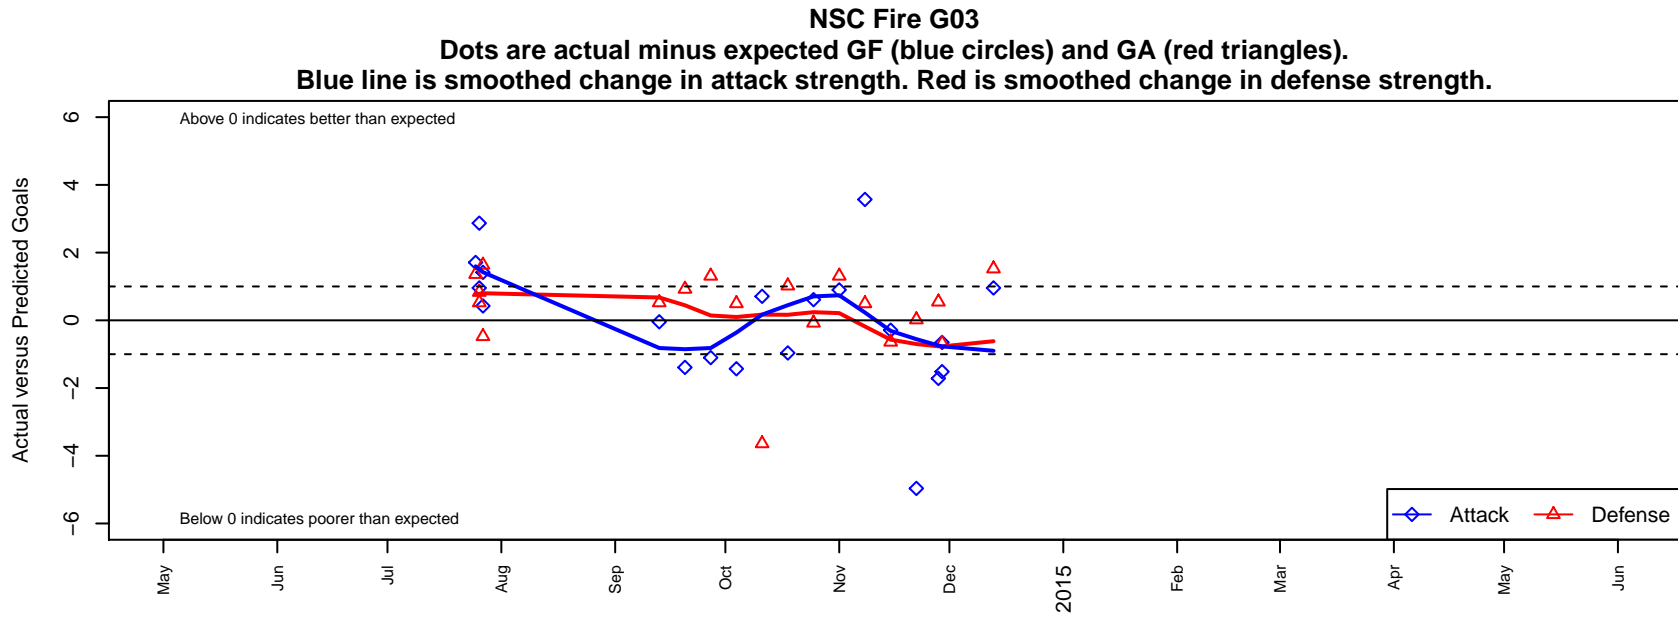

NSC Fire G03

North Shore SC
Woodinville, WA
G03 total strength=364
attack=0.34 defense=0.14
fall league = NPSL G11D2

alt names used:
NSC Fire
NSC Fire G03

Venues played:
2014 Crossfire Select Cup GU11 Silver
2014 NPSL G11D2
2014 Cranberry Cup U11

**attack and defense variance (black dot)
relative to other teams
and top 10 in region**

**attack and defense rating
relative to others at age
and all opponents in last 13 months**

Performance relative to 13 month average