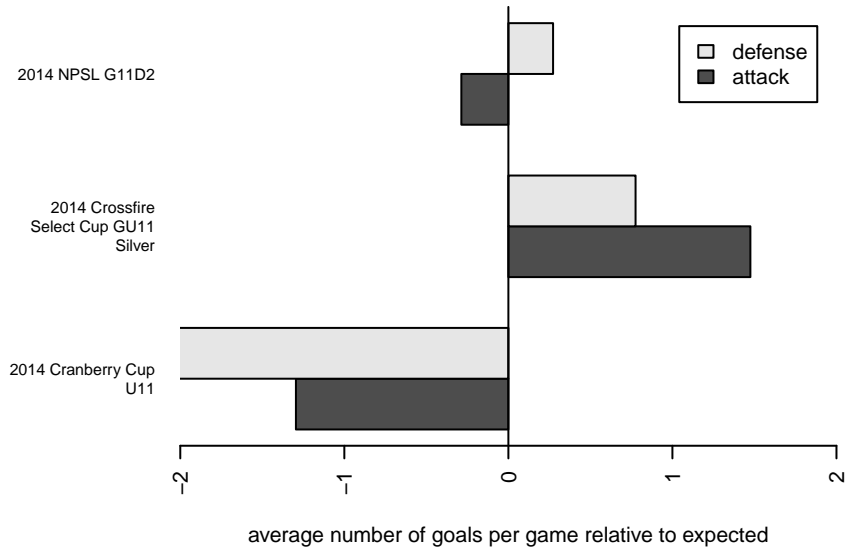

NSC Fire G03

North Shore SC
Woodinville, WA
G03 total strength=364
attack=0.34 defense=0.14
fall league = NPSL G11D2

alt names used:
NSC Fire
NSC Fire G03

Venues played:
2014 Crossfire Select Cup GU11 Silver
2014 NPSL G11D2
2014 Cranberry Cup U11

**attack and defense variance (black dot)
relative to other teams
and top 10 in region**

**attack and defense rating
relative to others at age
and all opponents in last 13 months**

Performance relative to 13 month average