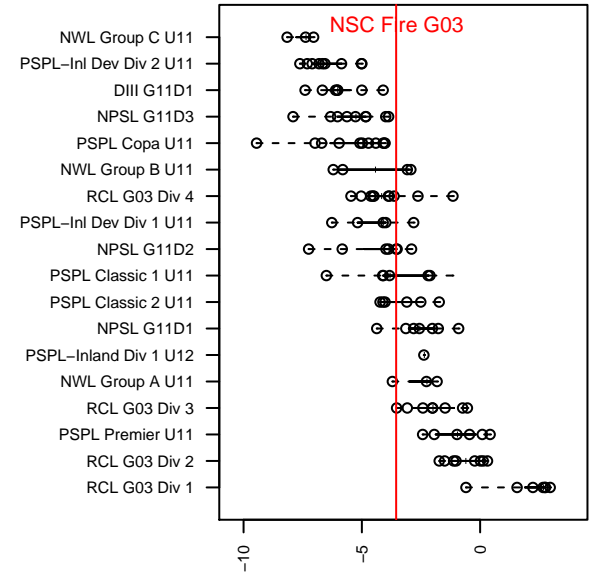

NSC Fire G03

North Shore SC
Woodinville, WA
G03 total strength=364
attack=0.34 defense=0.14
fall league = NPSL G11D2

alt names used:
NSC Fire
NSC Fire G03

Venues played:
2014 Crossfire Select Cup GU11 Silver
2014 NPSL G11D2
2014 Cranberry Cup U11

**attack and defense variance (black dot)
relative to other teams
and top 10 in region**

**attack and defense rating
relative to others at age
and all opponents in last 13 months**

Performance relative to 13 month average